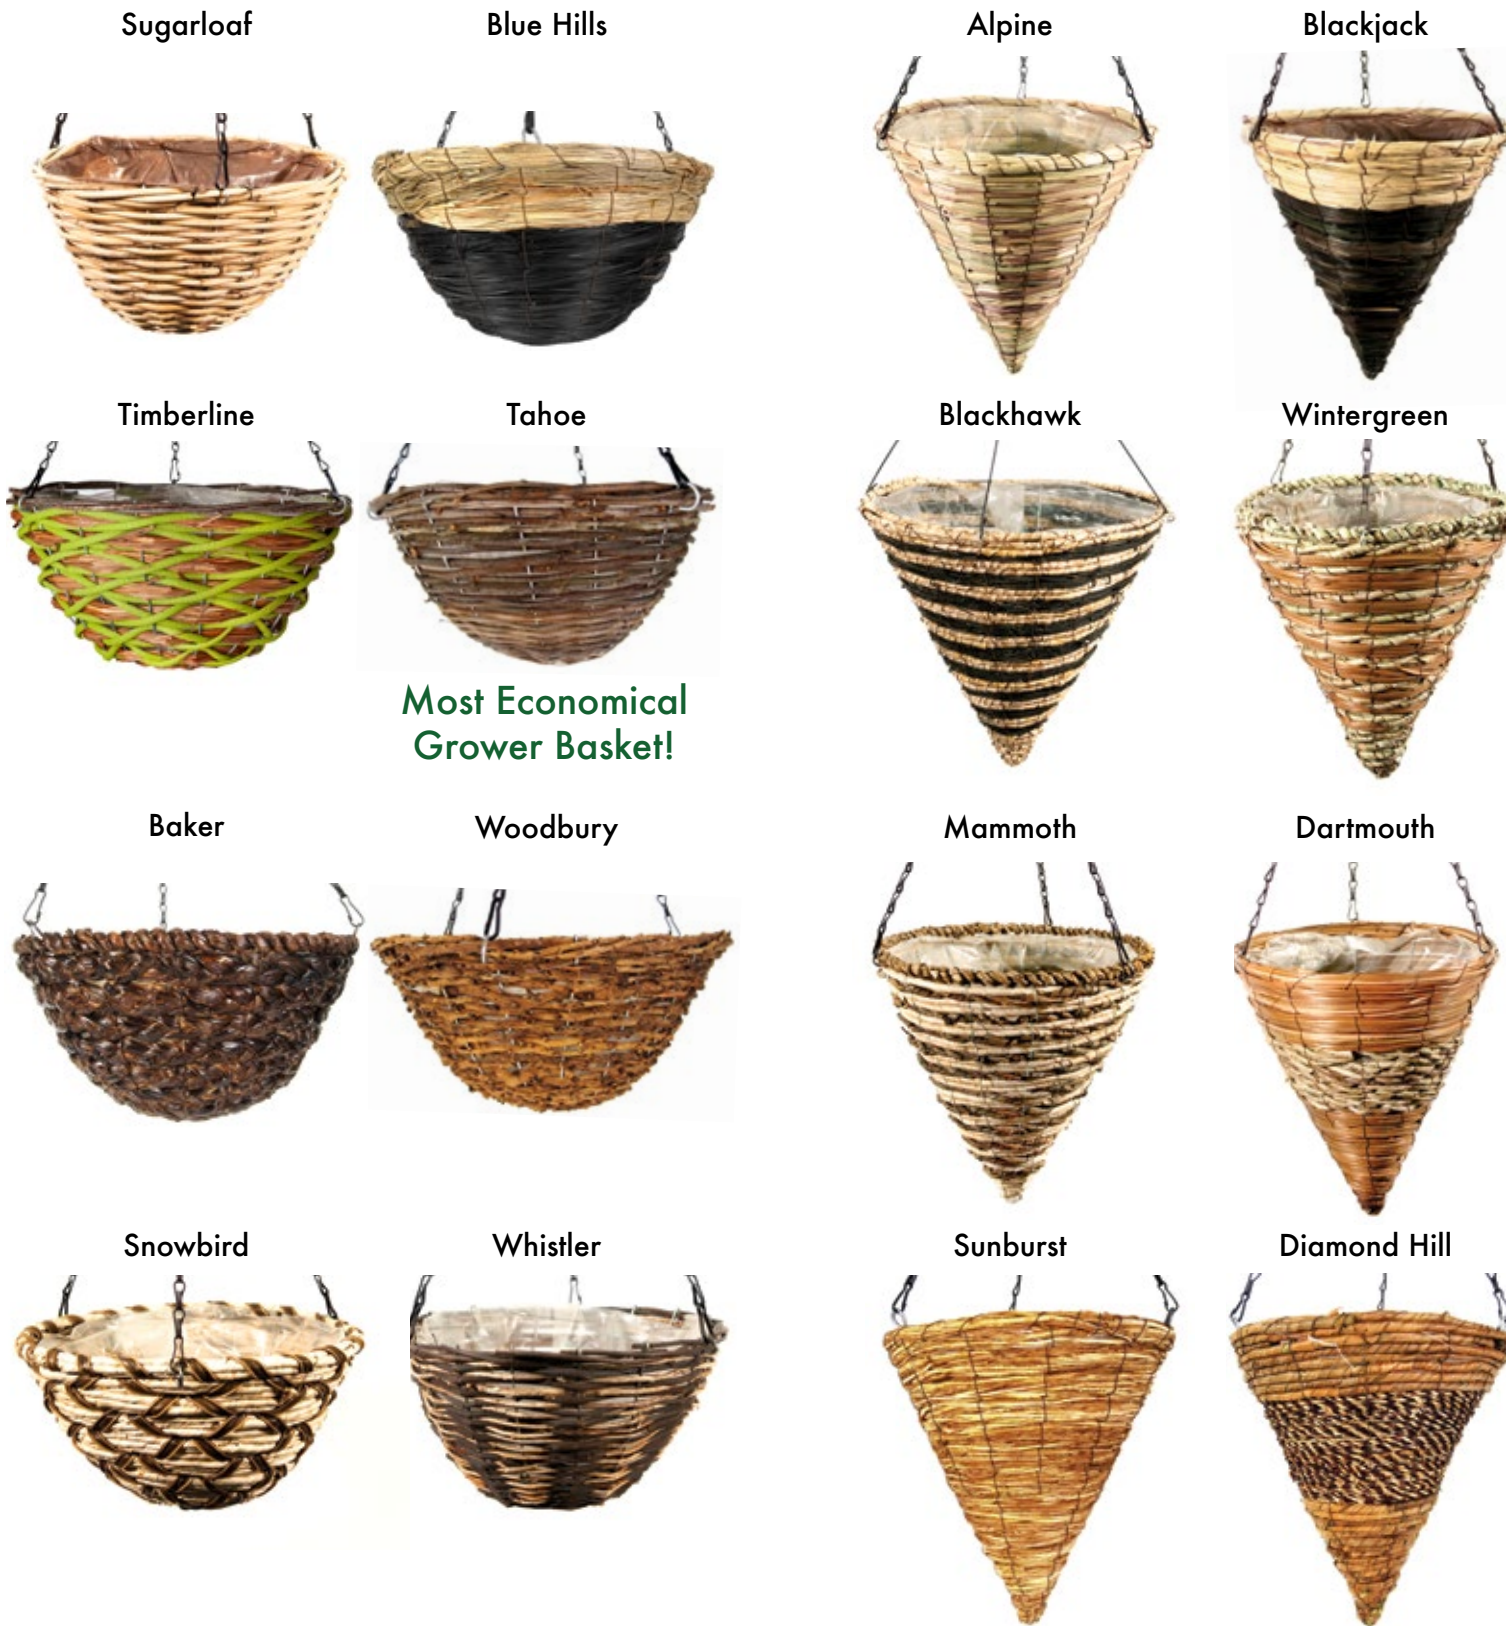

### Sizes & Item Numbers

Fresh Green 4"	6	29346	
Fresh Green 6"	6	29348	
Blond Sphagnum 4"	6	29347	
Blond Sphagnum 6"	6	29349	

Fresh Green

Blond Sphagnum

Snowbird

Sizes & Item Numbers

Whistler 14"	8	29700
Sugarloaf 14"	8	29701
Snowbird 14"	8	29702
Timberline 14"	8	29703
Woodbury 14"	8	29704
Tahoe 14"	8	29705
Blue Hills 14"	8	29706
Baker 14"	8	29707