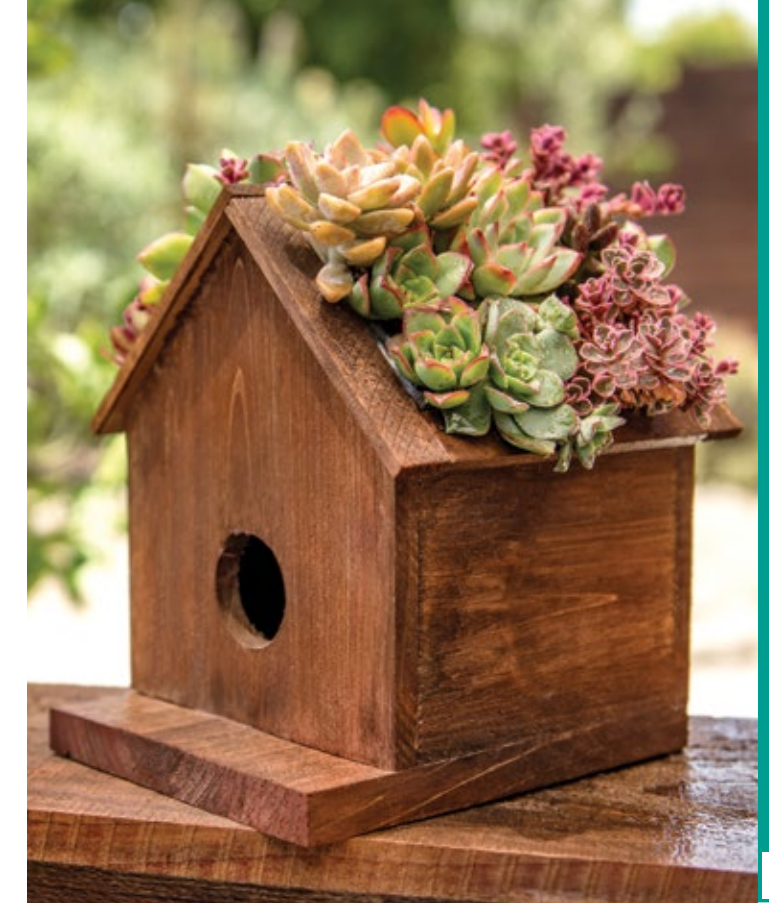

Sizes & Item Numbers

SM Plantable Jade Birdhouse (4" x 4.9")	6	56060	
LG Plantable Jade Birdhouse (5.75" x 7.25")	6	56061	
XLG Plantable Jade Birdhouse (7" x 11.5")	6	56062	
Amber Birdhouse Set of 3 - Mixed Case (11.57" x 9" x 12") 2 Blue, 2 Yellow, 2 Orange	2	56800	

Tip: Make a beautiful arrangement with fresh flowers by inserting 2" Floral Foam for an eye-catching piece and simple set up and cleanup.