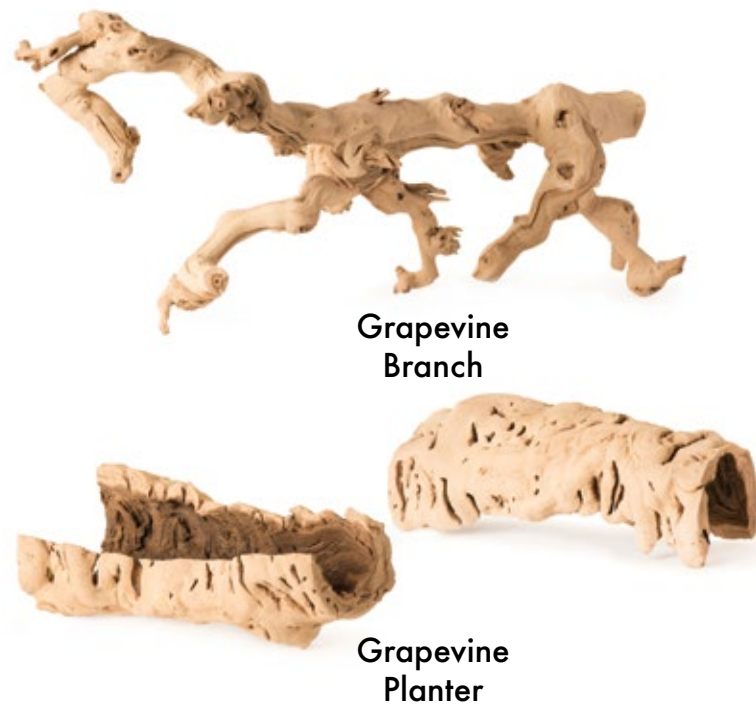

6 ft Moss Vine

Mossy Floral Wire

MossVine 6 ft Bag	12	22710	
MossVine 12 ft Bag	12	22711	
MossVine 60 ft Roll	1	22712	
Mossy Floral Wire 12 ft Bag	12	22721	
Mossy Floral Wire 60 ft Roll	1	22731	
Mossy Floral Ties 5" 12 pieces	12	22740	

**MossVines and Mossy Floral Wire are Great for Trellises and Climbing Plants!**

SuperMoss MossVine is our trademarked creation that is as versatile as any of our mosses. It is made from our beautifully preserved green Mountain Moss and durably designed to last. Our MossVine is a fun mossy garland that can be hung, wrapped, coiled, or bent into any shape imaginable!