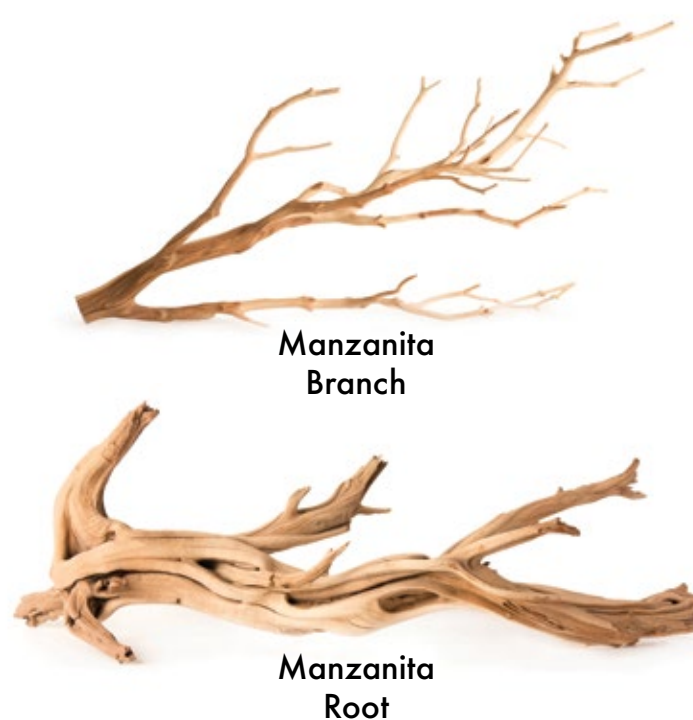

Manzanita Branch

Manzanita Root

Sizes & Item Numbers

Grapevine Branch MD 19"- 24"	1	23494	
Grapevine Planter MD 10"- 14"	1	23495	
Manzanita Root SM 13"- 18"	1	23496	
Manzanita Root MD 19"- 24"	1	23497	
Manzanita Branch SM 13"- 18"	1	23498	
Manzanita Branch MD 19"- 24"	1	23499