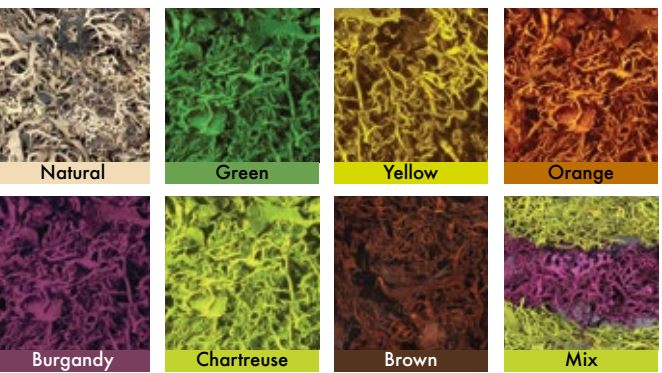

Great product for decorative purposes and for terrariums or crafts.

It is a collection of our best selling mosses so you can mix and match, experiment with new styles, and get a feel for the different types of our premium quality mosses. Spanish Moss in Grass Green, Reindeer Moss in Chartreuse, Sheet Moss, and Lichen Parmelia with tufts of Fuschia Reindeer Moss in the center! All included mosses and lichens are in their natural form.

An Elegant Vase Filler.

Lichen has natural and unique variations in size and texture to create natural beauty only found in nature. Our product is long-lasting and may be stored and re-used.

### Colors

**Beauty Only Found in Nature!**  
 SuperMoss Lichen Parmelia is from small pieces of natural lichen. Our lichens come in natural, preserved, or color enhanced styles to match many types of arrangements. They work great with dish gardens, pot dressings, or for making botanical potpourris and terrariums.