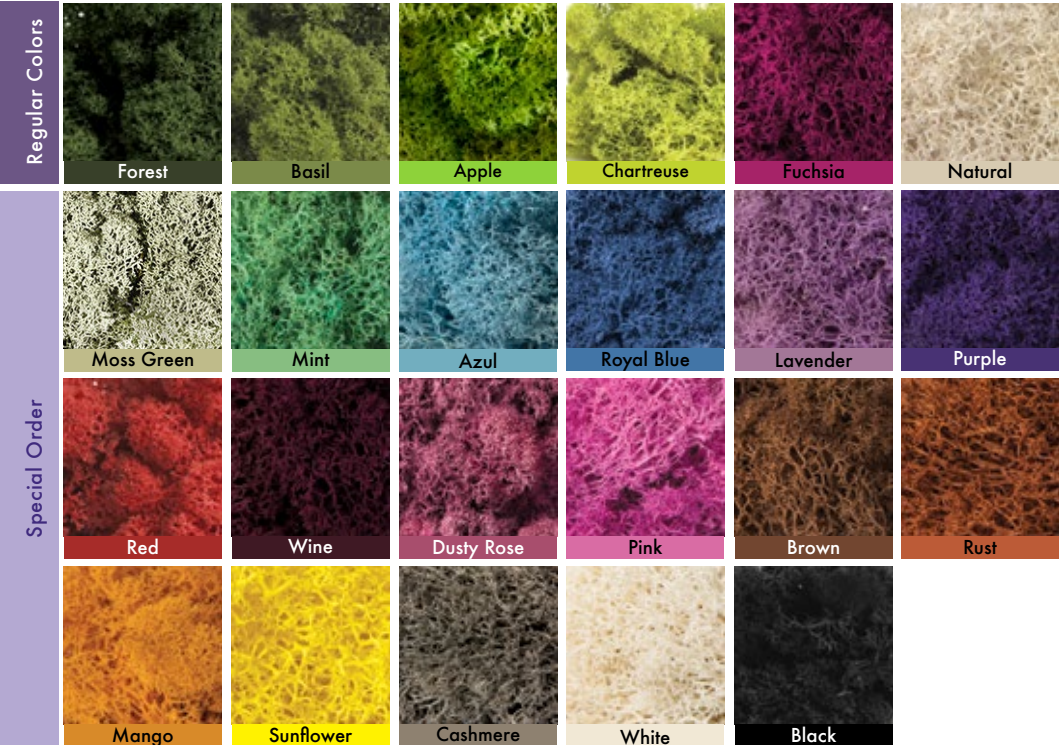

Colors to match any occasion!

SuperMoss Reindeer Moss is one of our top selling mosses for floral décor. It adds natural accents to any floral arrangement. Choose from a variety of lush colors and pair your moss perfectly with your flowers' natural colors to give them true definition.

	120 in³ Bag	175 in³ Bag	175 in³ Box	326 in³ Bag	265 in³ Box	534 in³ Bag	1400 in³ Bag	1565 in³ Bulk	4950 in³ Bulk
Apple	23130	21711	-	23131	-	23132	23133	23134	23135
Azul	25160	-	-	25161	-	-	-	25162	25138
Basil	23080	23081	23087	23082	23088	25154	23084	25155	23086
Black	25123	-	-	23151	-	-	-	21786	21790
Brown	23090	-	-	23092	-	-	-	23095	23096
Cashmere	25165	-	-	25166	-	-	-	25167	23148
Chartreuse	21708	21707	23121	21669	25111	21644	21763	21773	21497
Dusty Rose	25126	-	-	23152	-	-	-	25150	21791
Forest	21703	21729	23128	21757	25112	21761	21762	21710	21499
Fuchsia	23164	23165	23179	23166	25137	23167	23168	23169	25139
Lavender	25157	-	-	25158	-	-	-	25159	23244
Mango	25125	-	-	23153	-	-	-	25151	21794
Mint	23136	-	-	23137	-	-	-	23138	23245
Moss Green	25116	23140	23122	25140	25142	25114	23158	25115	21792
Natural	21702	21712	23119	21722	25113	21732	21871	21742	21498
Pink	23198	-	-	23199	-	-	-	23099	23246
Purple	25124	-	-	25141	-	-	-	25145	21798
Red	25122	-	-	23149	-	-	-	21785	21793
Royal Blue	25128	-	-	23194	-	-	-	25121	25129
Rust	25626	-	-	23188	-	-	-	23189	23191
Sunflower	21493	-	-	21494	-	-	-	21495	21496
White	23192	-	-	23193	-	-	-	23197	23247
Wine	25168	-	-	25169	-	-	-	25172	23231

Sizes		REGULAR COLORS	SPECIAL ORDER
120 in³ Bag	12		
175 in³ Bag	10		
175 in³ Box	12		
326 in³ Bag	10		
265 in³ Box	12		
534 in³ Bag	10		
1400 in³ Bag	10		
1565 in³ Bulk	1		
4950 in³ Bulk	1		

What will you use reindeer moss for?