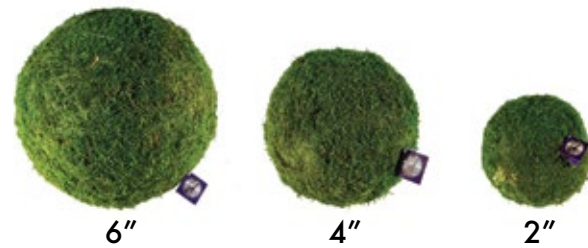

Colors

Easter Bunny

Sizes & Item Numbers

Small Garden Mushrooms 11"	6	55271	
Medium Garden Mushrooms 14"	6	55272	
Large Garden Mushrooms 21"	4	55273	
Easter Bunny 10"	12	21873	

Mushrooms

Wrapped in 100% Sheet Moss...Only!